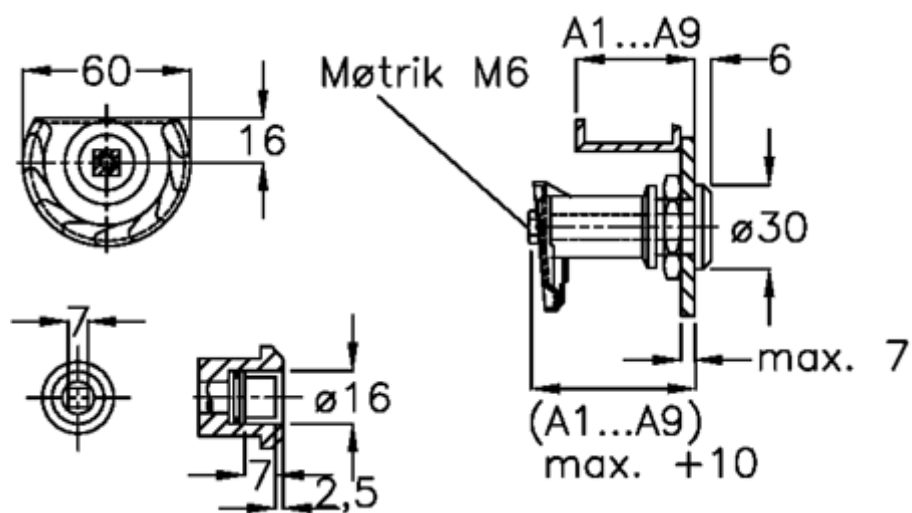

# Data Sheet

Article number: 209180171  
Description: E+G Door lock  
GN 119-VK7-A7-NI

## Measures

Door + frame thickness = 47-55

Measure type = A7